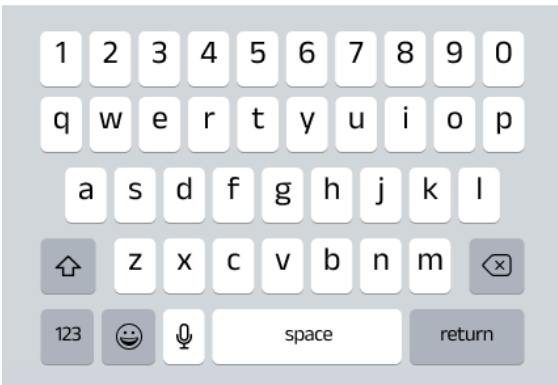

Thank you for going through the beep process. You should hear a beeping sound shortly.

OK

Revision #1

Created 21 March 2023 11:09:28 by Admin

Updated 21 March 2023 15:33:22 by Admin